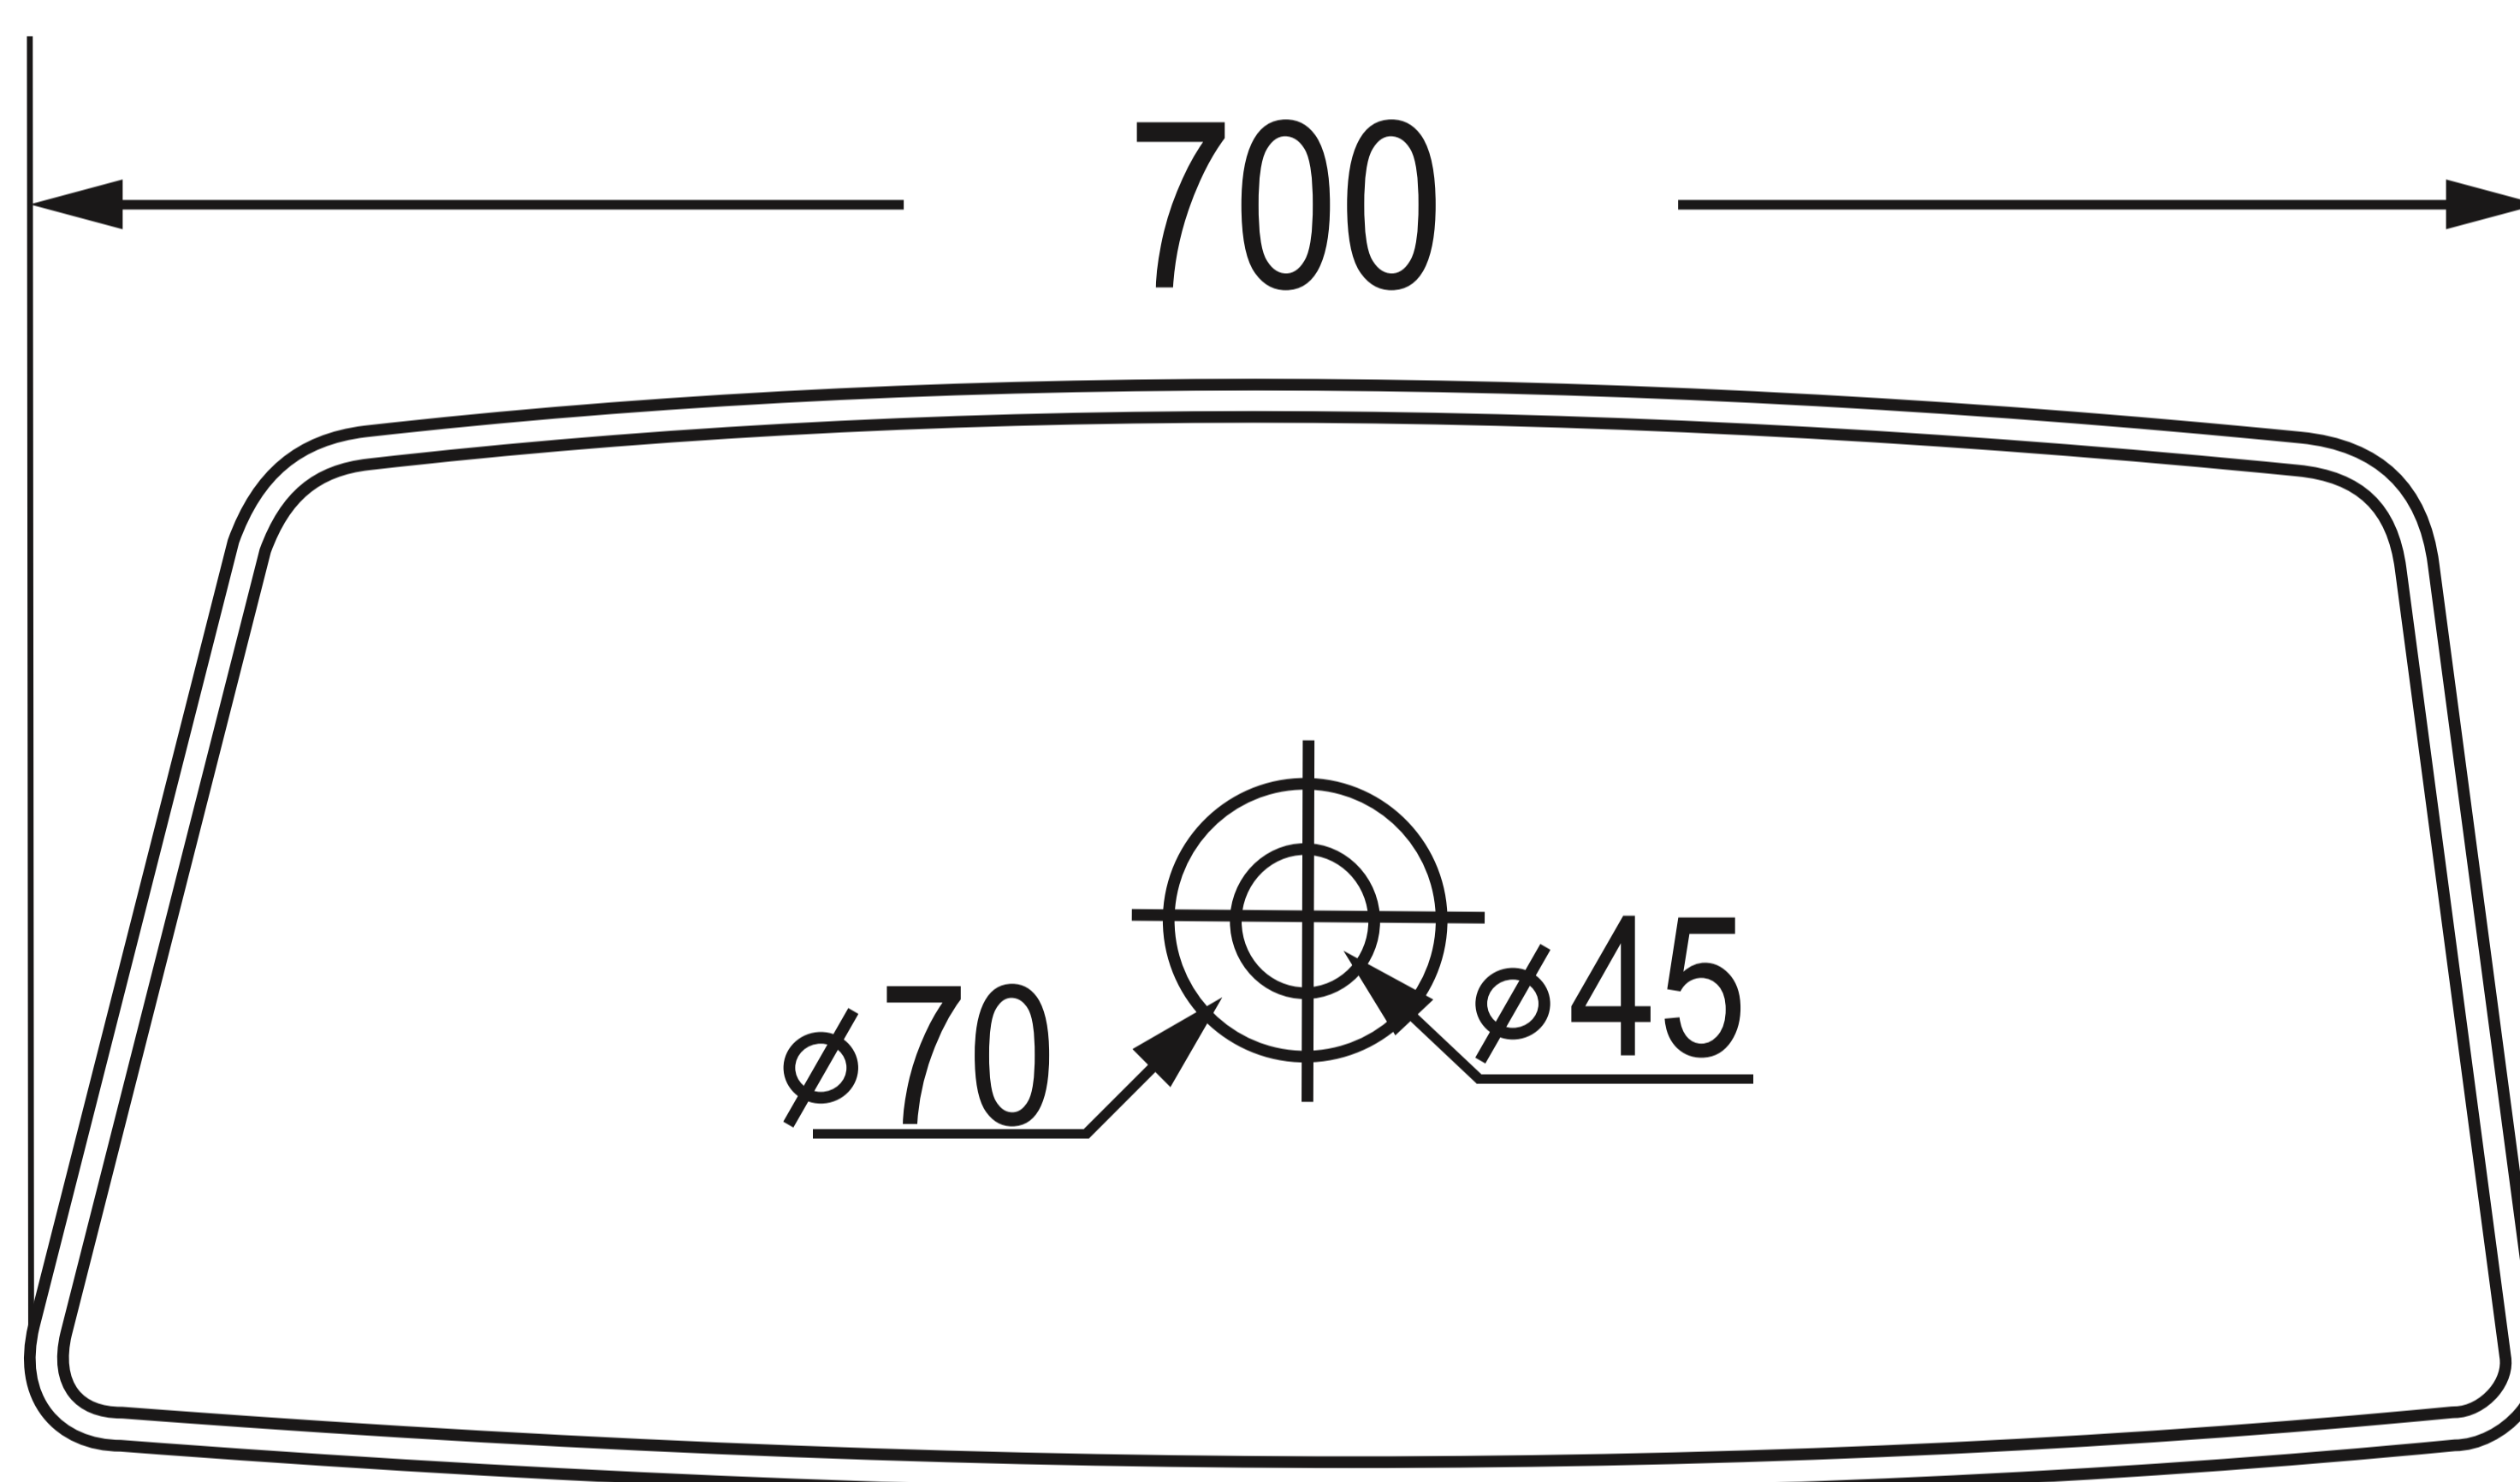

## Brown Marble Basin - Stella Emperador

Product Code : 9217

Technical Drawing

All dimension are in **mm**