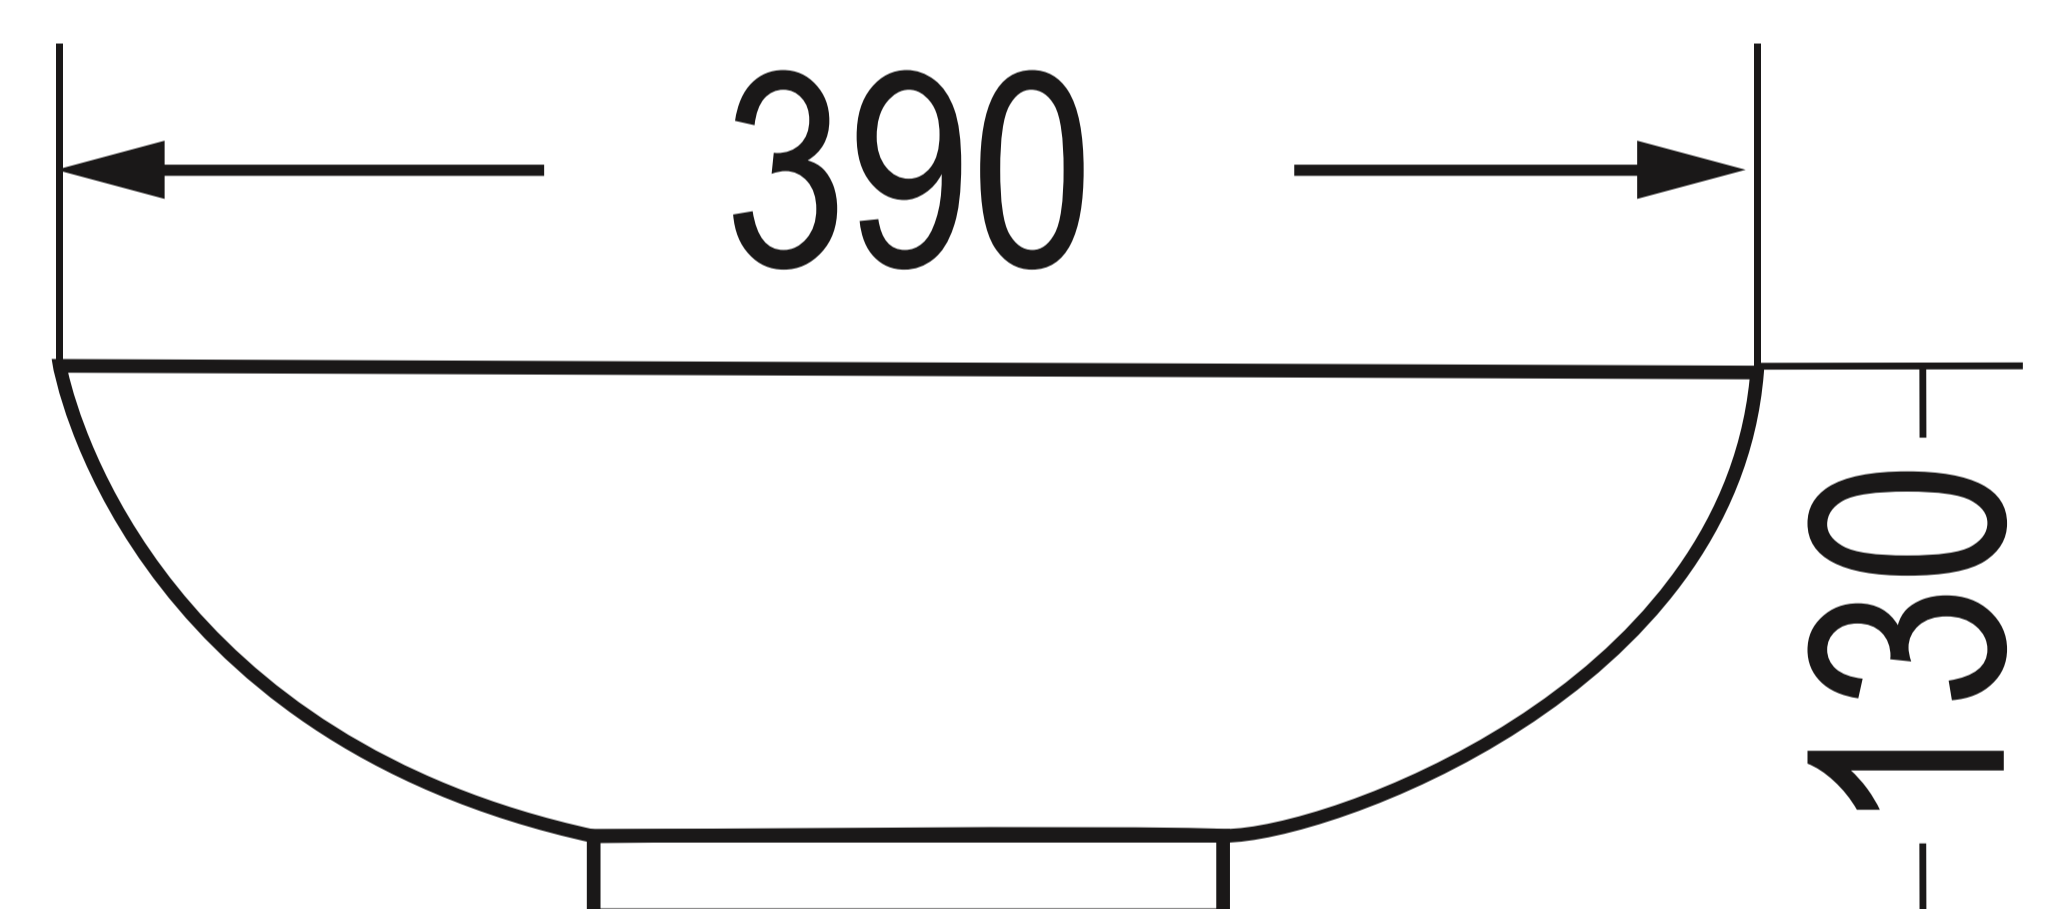

## Brown Marble Basin - Stella Emperador

Product Code : 9217

Technical Drawing

All dimension are in **mm**